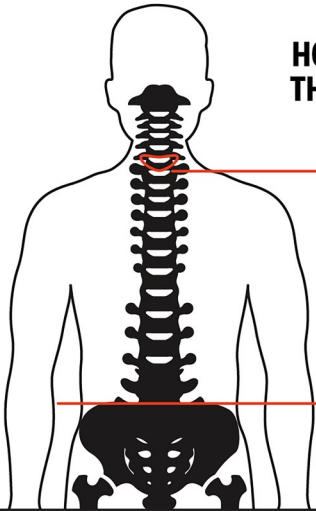

# HOW TO MEASURE YOUR TORSO LENGTH TO SIZE THE KUIU CARBON FIBER FRAME AND DAY PACKS

**A** Find **C7 VERTEBRA** on the back of your neck

Touch your chin to your chest and feel for the large protruding bone at the base of the back of your neck.

**TORSO LENGTH**

Measure from the **ILIAC CREST** to the **C7 VERTEBRA** to determine the torso length

**B** Find **ILIAC CREST** located on top of hip bones

Length from **A** to **B** = Torso Length

Frame Size	Torso Length (in/cm)
REGULAR	< 17in / 43.2cm
TALL	17 in - 19in / 43.2 cm - 48.3 cm
X TALL	> 19in / 48.3 cm