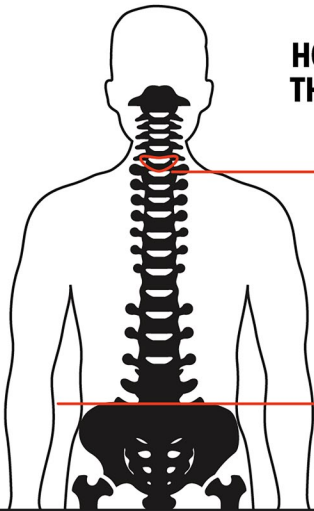

# HOW TO MEASURE YOUR TORSO LENGTH TO SIZE THE KUIU CARBON FIBER FRAME AND DAY PACKS

**A** Find **C7 VERTEBRA** on the back of your neck

Touch your chin to your chest and feel for the large protruding bone at the base of the back of your neck.

**TORSO LENGTH**

Measure from the **ILIAC CREST** to the **C7 VERTEBRA** to determine the torso length

**B** Find **ILIAC CREST** located on top of hip bones

Length from **A** to **B** = Torso Length

Frame Size	Torso Length (in/cm)
REGULAR	< 17in / 43.2cm
TALL	17 in - 19in / 43.2 cm - 48.3 cm
X TALL	> 19in / 48.3 cm